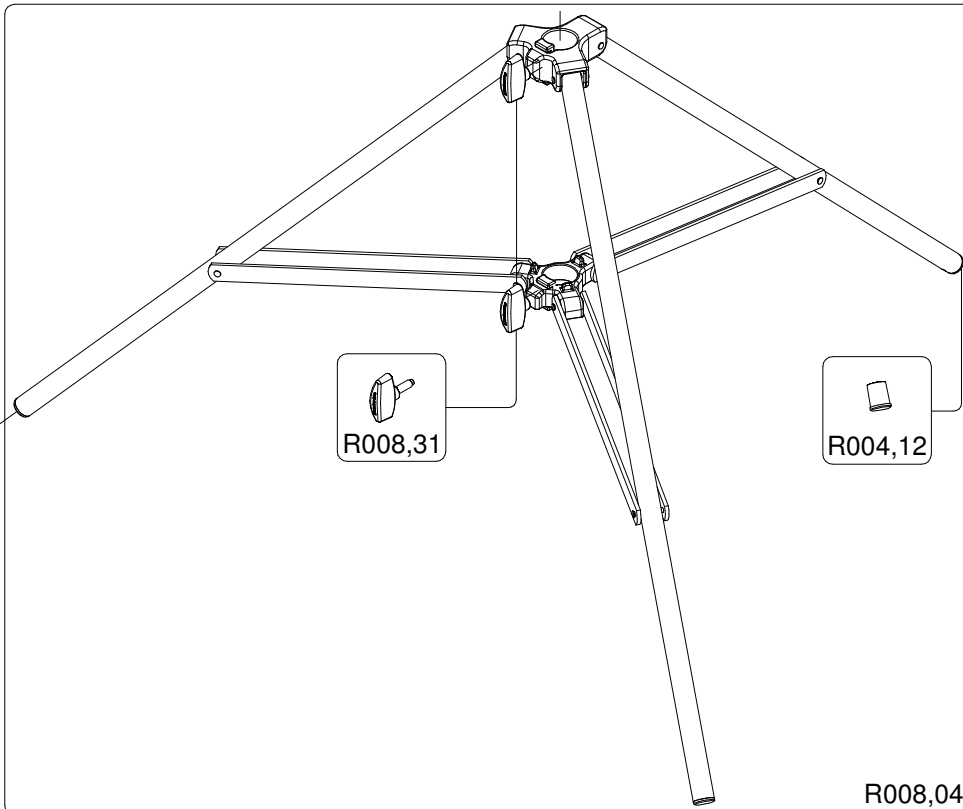

R008,11AV
Set of 5

R008,09

R069,35

R008,10

CINE BLACK STAND
R608,500

FOR WHEELS
SPARE LIST
SEE DRAWING
Art. 109