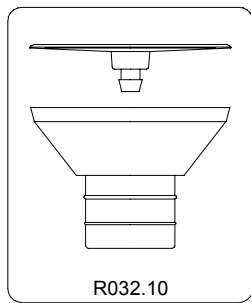

VERSIONE: 004  
DEL: 1999-08-24

\*

\* For rubber feet with inner hole dm.16,5mm

If your rubber feet have an inner hole dm.43mm, order complete kit cod. R032.10

\* For rubber feet with inner hole dm.16,5mm

If your rubber feet have an inner hole dm.33mm, order complete kit cod. R032.09

\*