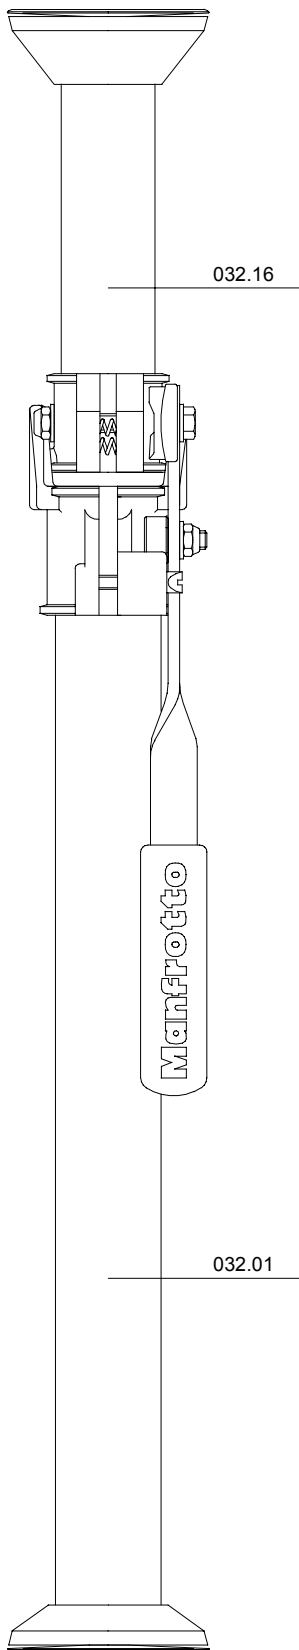

VERSIONE: 004  
DEL: 1999-08-24

\*

\* For rubber feet with inner hole dm.16,5mm

If your rubber feet have an inner hole dm.43mm, order complete kit cod. R032.10

\* For rubber feet with inner hole dm.16,5mm

If your rubber feet have an inner hole dm.33mm, order complete kit cod. R032.09

\*