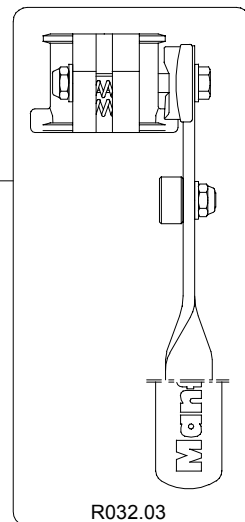

VERSIONE: 004  
DEL: 1999-08-24

\*

\* For rubber feet with inner hole dm.16,5mm

If your rubber feet have an inner hole dm.43mm, order complete kit cod. R032.10

\* For rubber feet with inner hole dm.16,5mm

If your rubber feet have an inner hole dm.33mm, order complete kit cod. R032.09

\*