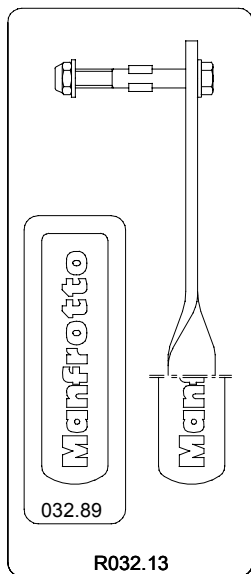

VERSIONE: 004  
DEL: 1999-08-24

\*

\* For rubber feet with inner hole dm.16,5mm

If your rubber feet have an inner hole dm.43mm, order complete kit cod. R032.10

\* For rubber feet with inner hole dm.16,5mm

If your rubber feet have an inner hole dm.33mm, order complete kit cod. R032.09

\*