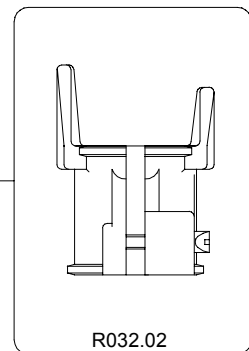

VERSIONE: 004  
DEL: 1999-08-24

\*

\* For rubber feet with inner hole dm.16,5mm

If your rubber feet have an inner hole dm.43mm, order complete kit cod. R032.10

\* For rubber feet with inner hole dm.16,5mm

If your rubber feet have an inner hole dm.33mm, order complete kit cod. R032.09

\*