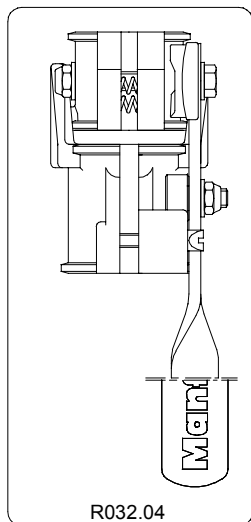

VERSIONE: 004  
DEL: 1999-08-24

\*

\* For rubber feet with inner hole dm.16,5mm

If your rubber feet have an inner hole dm.43mm, order complete kit cod. R032.10

\* For rubber feet with inner hole dm.16,5mm

If your rubber feet have an inner hole dm.33mm, order complete kit cod. R032.09

\*