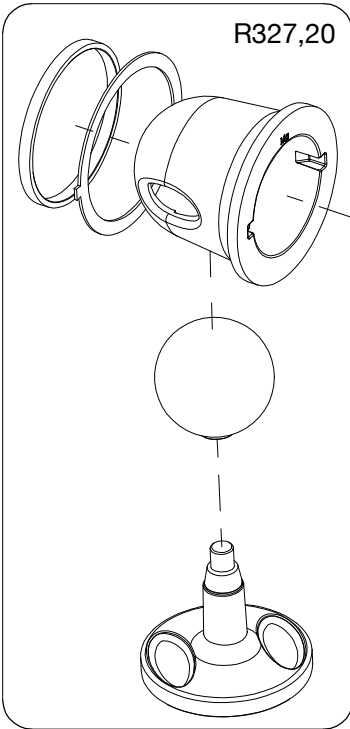

Manfrotto

PROFESSIONAL CAMERA SUPPORTS

ART. 327RC2

For serial number
from C1514940

ATTENTION !
to assemble and disassemble
the components below, use
spare part R3,6342 and see
the attached instruction

R3,6342
set of 5