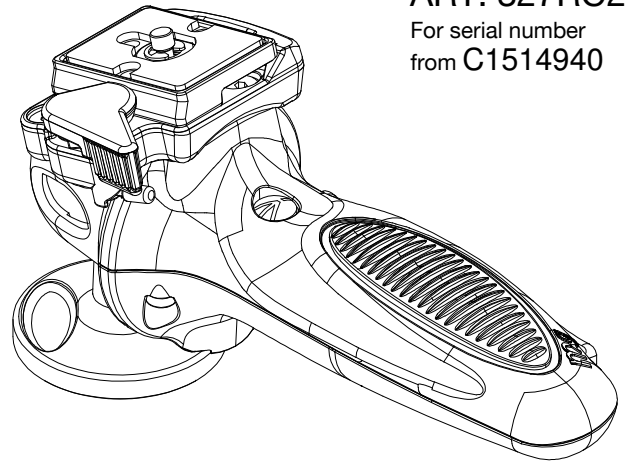

Manfrotto

PROFESSIONAL CAMERA SUPPORTS

ART. 327RC2

For serial number
from C1514940

ATTENTION !
to assemble and disassemble
the components below, use
spare part R3,6342 and see
the attached instruction

R3,6342
set of 5