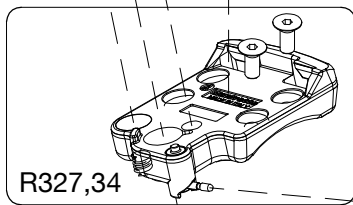

Manfrotto

PROFESSIONAL CAMERA SUPPORTS

ART. 327RC2

For serial number
from C1514940

ATTENTION !
to assemble and disassemble
the components below, use
spare part R3,6342 and see
the attached instruction

R3,6342
set of 5