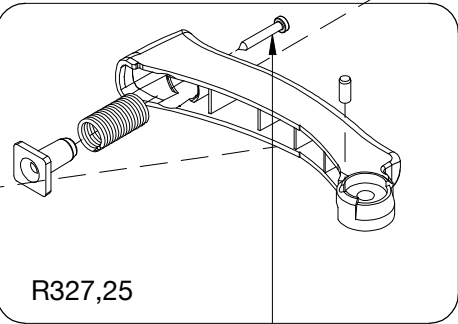

Manfrotto

PROFESSIONAL CAMERA SUPPORTS

ART. 327RC2

For serial number
from C1514940

ATTENTION !
to assemble and disassemble
the components below, use
spare part R3,6342 and see
the attached instruction

R3,6342
set of 5