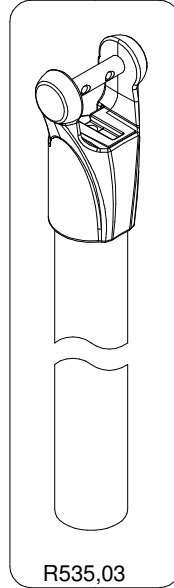

ART. 535

For serial number
from A1248003

R535,30

R535,04

R535,02

R535,03

Tool (TORX T25) included in
:
- Spare part R535M,24
- Spare part R055,634

R190,621

TO BE MOUNTED
ON TUBES

R536,08

TO BE MOUNTED
ON TUBES

R535M,24

R536,07

R475,26
set of 5

R535,07

R055,634