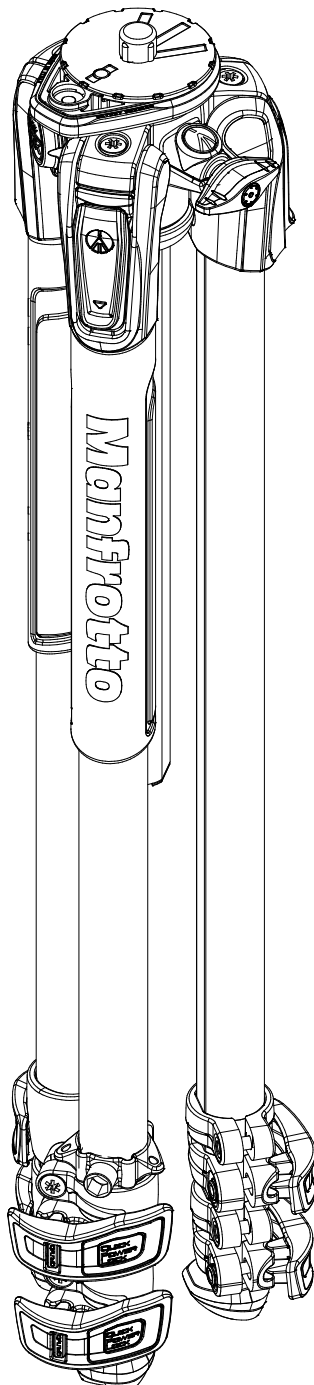

Manfrotto
Imagine More

ART. : MK190XPRO3-BHQ2

For head spare list see drawing art. MHXPRO-BHQ2

For tripod spare list see drawing :
- art. MT190XPRO3

BOX
R11039471,02
Set of 6