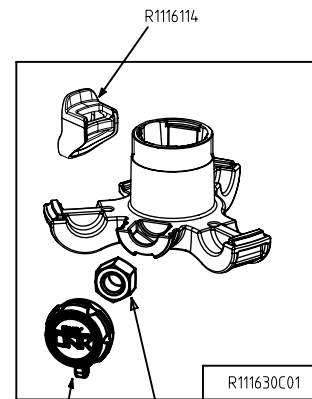

R1116114

R111630C01

R103932

R3,1921

R111636

R111635

R112171
set of 3

BAG
R1116108

BOX
R11116247,01
R11116247,02 for US