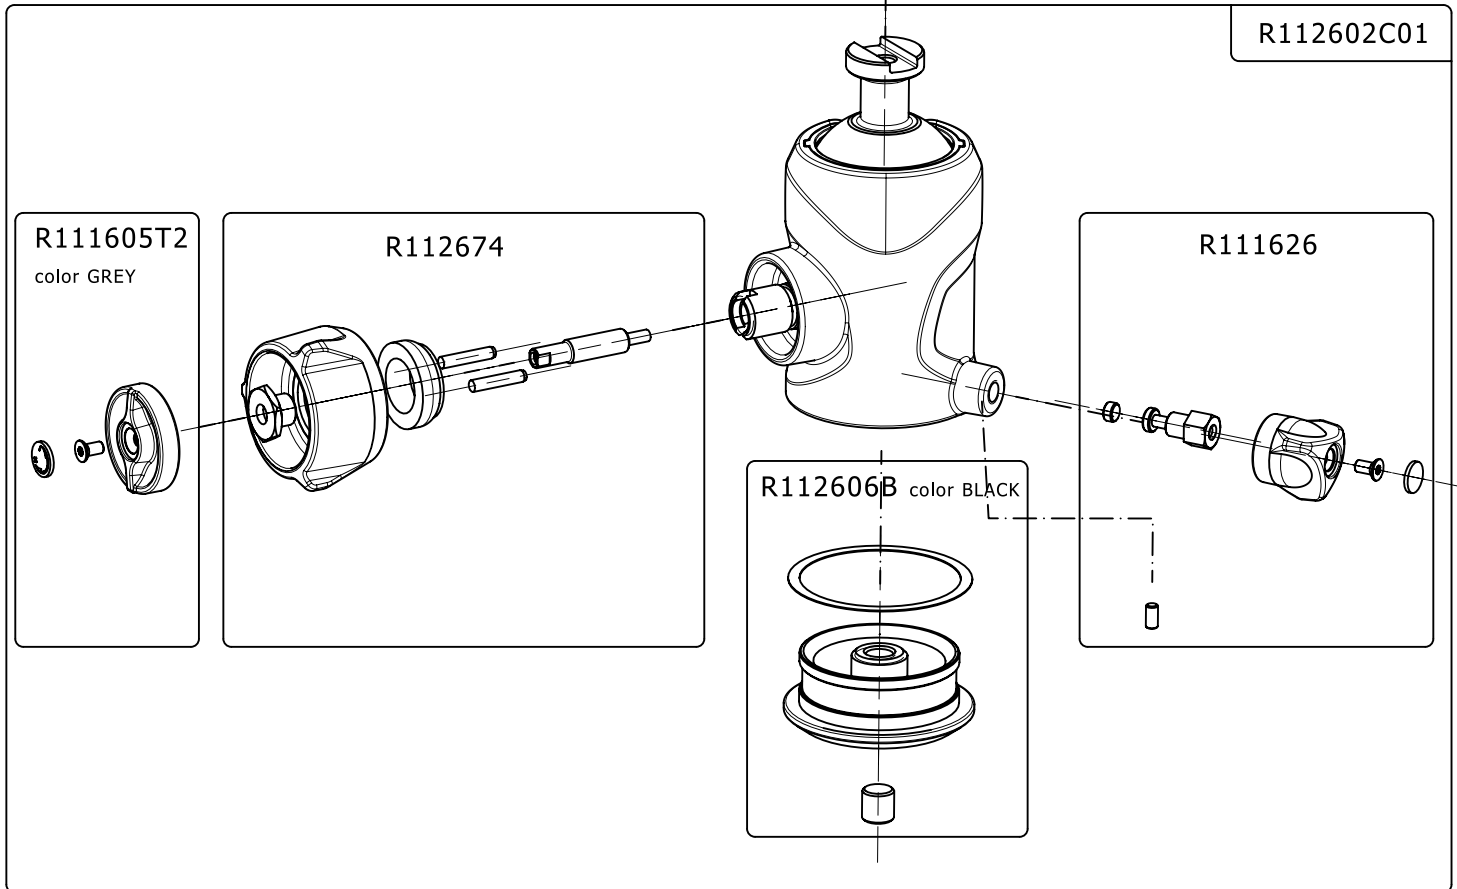

ART. MH496-BH
ART. MH496-BHUS

For serial number
from XXXXXXXX

BOX
RI112630,01
RI112630,02 for US