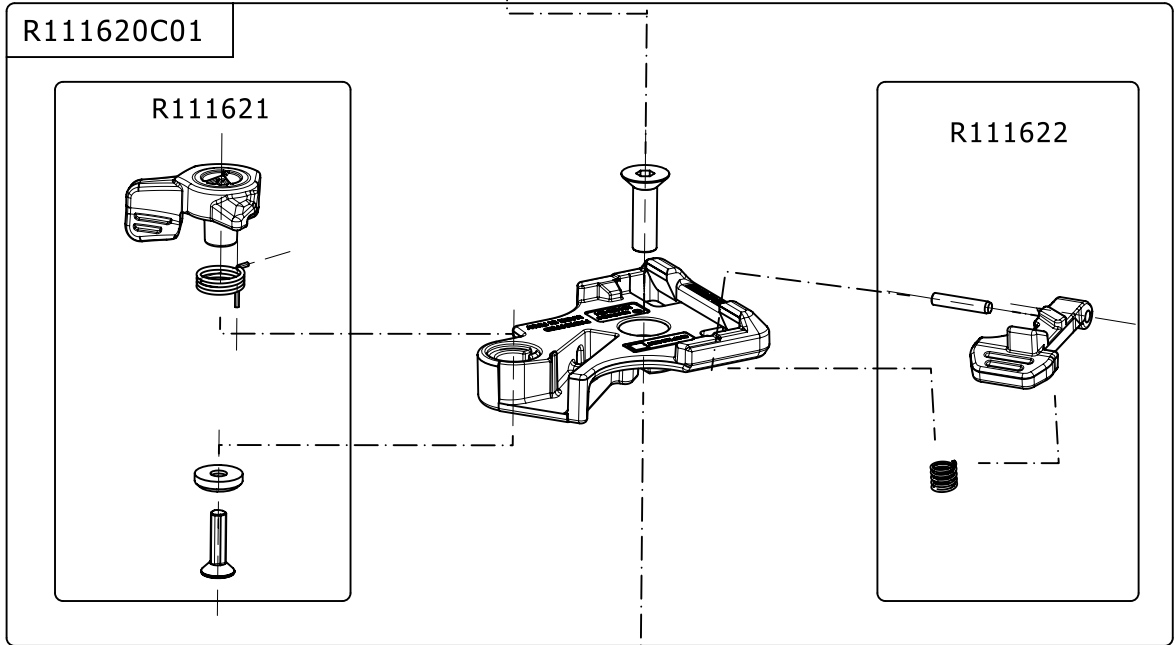

ART. MH496-BH
ART. MH496-BHUS

For serial number
from XXXXXXXX

BOX
RI112630,01
RI112630,02 for US