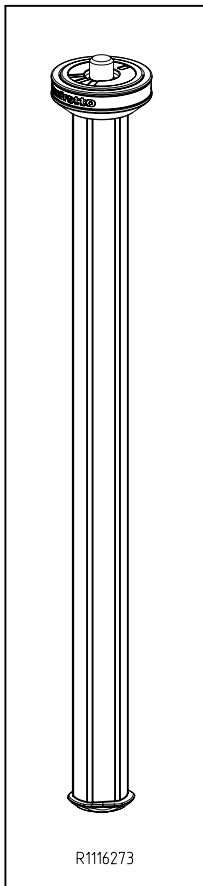

Manfrotto
Imagine More

ART.MKBFRTC4GT-BH
ART.MKBFRTC4GT-BHUS

For serial number
from XXXXXXXX

ART. 200PL-PRO

instructions

R1116254

For ball head spare parts
see page below

R1116273

R1035,43

R1116274

R1116115
set of 6

R1116163C229
set of 3

R111641
set of 3

R112135
set of 3

R112125C224
set of 3

R104286
set of 3

R1116275

R112136
set of 3

R112122C224
set of 3

R1116265
set of 3

R1116276

R111631C195

R112137
set of 3

R112123C224
set of 3