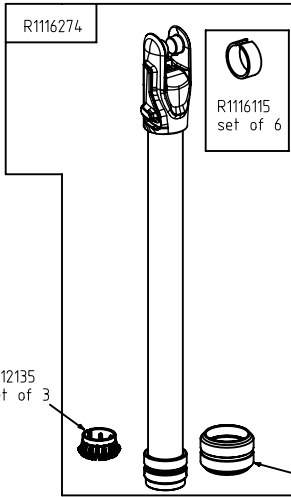

Manfrotto
Imagine More

ART.MKBFRTC4GT-BH
ART.MKBFRTC4GT-BHUS

For serial number
from XXXXXXXX

ART. 200PL-PRO

instructions

R1116254

For ball head spare parts
see page below

R1116273

R1035,43

R1116274

R1116115
set of 6

R1116163C229
set of 3

R111641
set of 3

R112135
set of 3

R112125C224
set of 3

R104286
set of 3