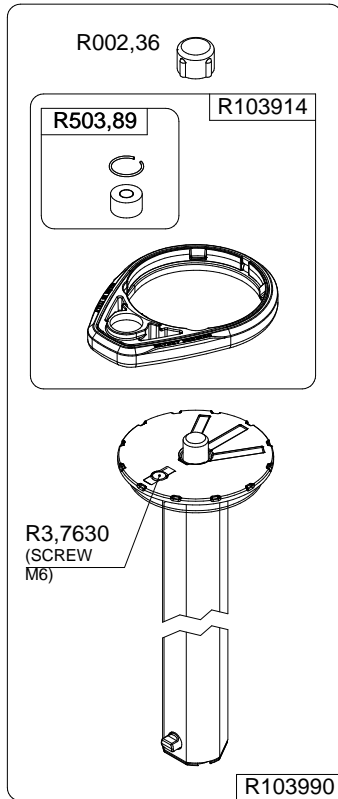

Manfrotto
Imagine More

ART. MT055CXPRO4
From A6224655

Tool (TORX T25) included in :

- Spare part R103951
- Spare part R103952
- Spare part R103984
- Spare part R103985
- Spare part R103986

BOX
R11039472 box for MT055CXPRO4

R1039486
(TUBE WITHOUT ENDGRAVINGS)
R1039486L
(TUBE WITH ENDGRAVINGS)

R190,526
Set of n°3 pcs