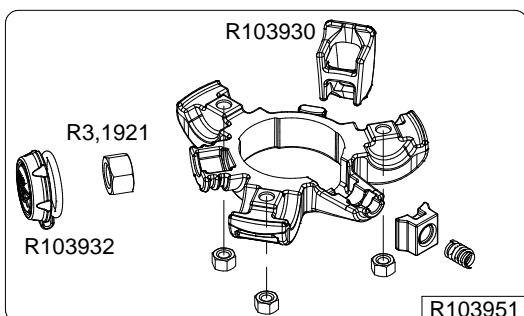

Manfrotto
Imagine More

ART. MT055CXPRO4
From A6224655

Tool (TORX T25) included in :

- Spare part R103951
- Spare part R103952
- Spare part R103984
- Spare part R103985
- Spare part R103986

BOX
R11039472 box for MT055CXPRO4

R1039486
(TUBE WITHOUT ENDGRAVINGS)
R1039486L
(TUBE WITH ENDGRAVINGS)

R190,526
Set of n°3 pcs