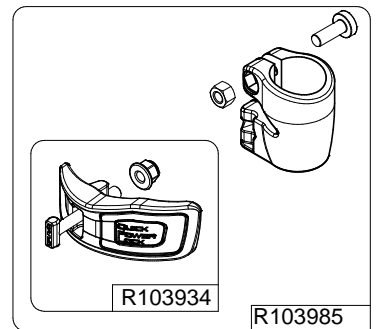

Manfrotto
Imagine More

ART. MT055CXPRO4
From A6224655

Tool (TORX T25) included in :

- Spare part R103951
- Spare part R103952
- Spare part R103984
- Spare part R103985
- Spare part R103986

BOX
R11039472 box for MT055CXPRO4

R1039486
(TUBE WITHOUT ENDGRAVINGS)
R1039486L
(TUBE WITH ENDGRAVINGS)

R190,526
Set of n°3 pcs