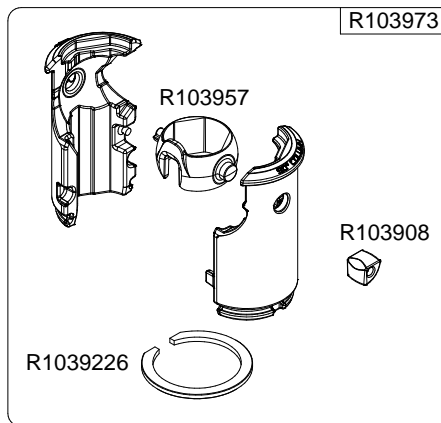

Manfrotto
Imagine More

ART. MT055CXPRO4
From A6224655

Tool (TORX T25) included in :

- Spare part R103951
- Spare part R103952
- Spare part R103984
- Spare part R103985
- Spare part R103986

BOX
R11039472 box for MT055CXPRO4

R1039486
(TUBE WITHOUT ENDGRAVINGS)
R1039486L
(TUBE WITH ENDGRAVINGS)

R190,526
Set of n°3 pcs