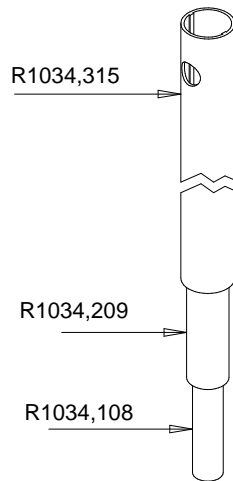

Manfrotto
Imagine More

ART. MT055CXPRO4
From A6224655

Tool (TORX T25) included in :

- Spare part R103951
- Spare part R103952
- Spare part R103984
- Spare part R103985
- Spare part R103986

BOX
R11039472 box for MT055CXPRO4

R1039486
(TUBE WITHOUT ENDGRAVINGS)
R1039486L
(TUBE WITH ENDGRAVINGS)

R190,526
Set of n°3 pcs