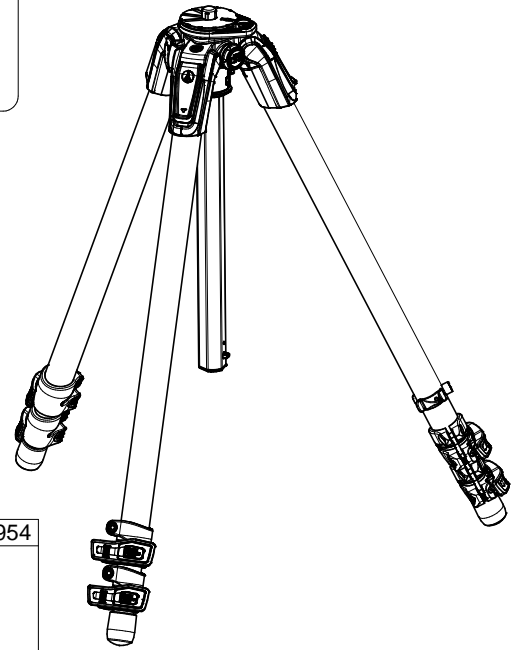

Manfrotto
Imagine More

ART. MT055CXPRO4
From A6224655

Tool (TORX T25) included in :

- Spare part R103951
- Spare part R103952
- Spare part R103984
- Spare part R103985
- Spare part R103986

BOX
R11039472 box for MT055CXPRO4

R1039486
(TUBE WITHOUT ENDGRAVINGS)
R1039486L
(TUBE WITH ENDGRAVINGS)

R190,526
Set of n°3 pcs