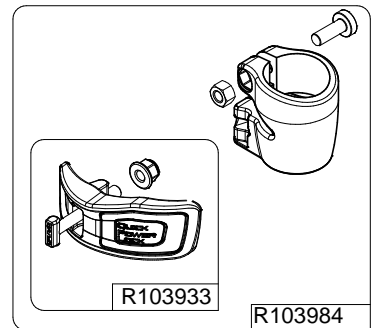

Manfrotto
Imagine More

ART. MT055CXPRO4
From A6224655

Tool (TORX T25) included in :

- Spare part R103951
- Spare part R103952
- Spare part R103984
- Spare part R103985
- Spare part R103986

BOX
R11039472 box for MT055CXPRO4

R1039486
(TUBE WITHOUT ENDGRAVINGS)
R1039486L
(TUBE WITH ENDGRAVINGS)

R190,526
Set of n°3 pcs