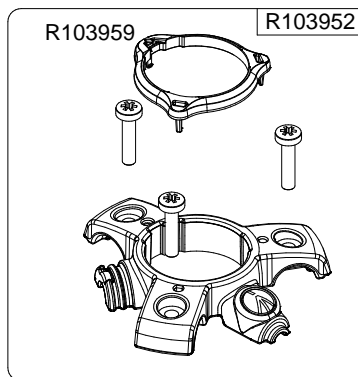

Manfrotto
Imagine More

ART. MT055CXPRO4
From A6224655

Tool (TORX T25) included in :

- Spare part R103951
- Spare part R103952
- Spare part R103984
- Spare part R103985
- Spare part R103986

BOX
R11039472 box for MT055CXPRO4

R1039486
(TUBE WITHOUT ENDGRAVINGS)
R1039486L
(TUBE WITH ENDGRAVINGS)

R190,526
Set of n°3 pcs