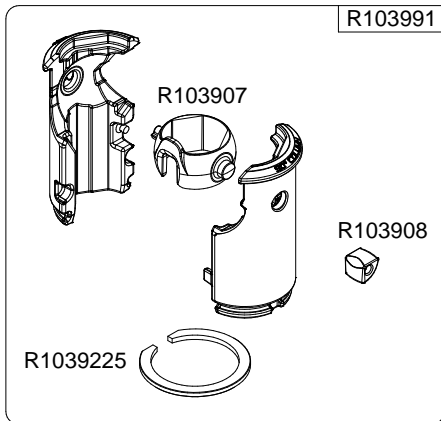

Manfrotto
Imagine More

ART. :MT190CXPRO4
From serial number 0 to A6277142

Tool (TORX T25) included in :

- Spare part R103901
- Spare part R103902
- Spare part R1039M85
- Spare part R1039M86
- Spare part R1039M87

R1034,314LK

R1034,208

R1034,107

R1034,001

R190,611
set of n°3 pcs

BOX
R1039473,02 box for MT190CXPRO4