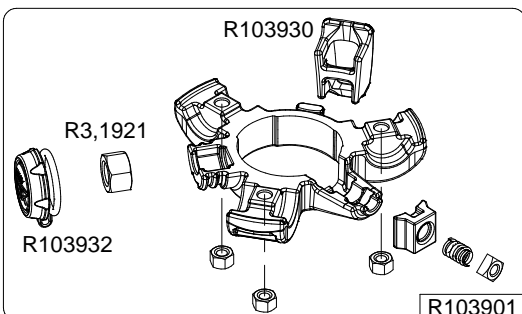

Manfrotto
Imagine More

ART. :MT190CXPRO4
From serial number 0 to A6277142

Tool (TORX T25) included in :

- Spare part R103901
- Spare part R103902
- Spare part R1039M85
- Spare part R1039M86
- Spare part R1039M87

R1034,314LK

R1034,208

R1034,107

R1034,001

R190,611
set of n°3 pcs

BOX
R1039473,02 box for MT190CXPRO4