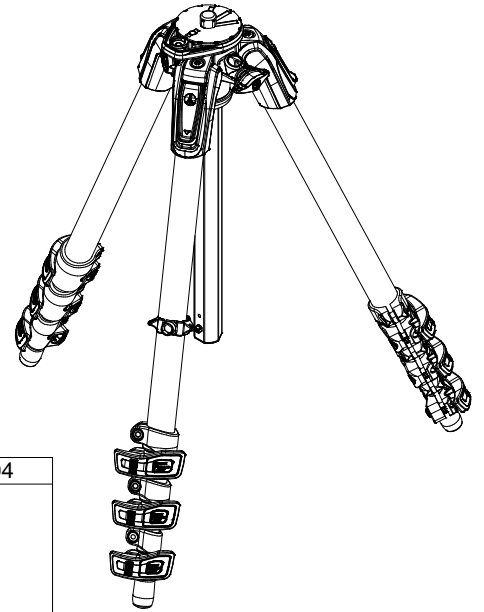

Manfrotto
Imagine More

ART. :MT190CXPRO4
From serial number 0 to A6277142

Tool (TORX T25) included in :

- Spare part R103901
- Spare part R103902
- Spare part R1039M85
- Spare part R1039M86
- Spare part R1039M87