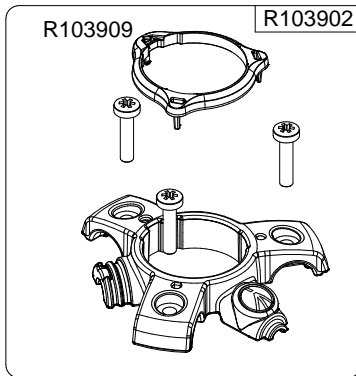

Manfrotto
Imagine More

ART. :MT190CXPRO4
From serial number 0 to A6277142

Tool (TORX T25) included in :

- Spare part R103901
- Spare part R103902
- Spare part R1039M85
- Spare part R1039M86
- Spare part R1039M87

R1034,314LK

R1034,208

R1034,107

R1034,001

R190,611
set of n°3 pcs

BOX
R1039473,02 box for MT190CXPRO4