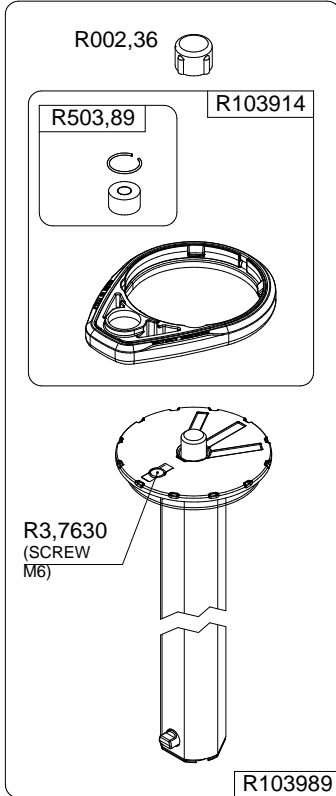

Manfrotto
Imagine More

ART. :MT190CXPRO4
From serial number 0 to A6277142

Tool (TORX T25) included in :

- Spare part R103901
- Spare part R103902
- Spare part R1039M85
- Spare part R1039M86
- Spare part R1039M87

R1034,314LK

R1034,208

R1034,107

R1034,001

R190,611
set of n°3 pcs

BOX
R1039473,02 box for MT190CXPRO4