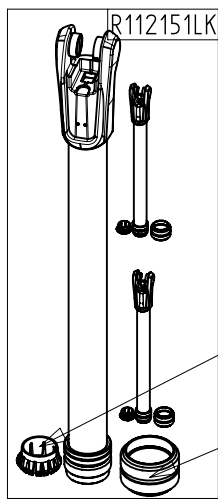

2019-09-18

Manfrotto
Imagine More

ART. MT190GOC4
MT190GOC4US

For serial number
from 0 to A6277142

Tool (TORX TX25) included in:

- Spare Part R103901
- Spare Part R103902

BOX (set of 6)
R11039474,02