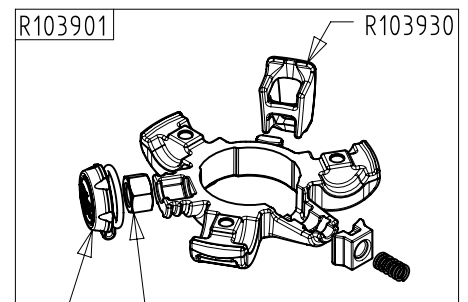

2019-09-18

Manfrotto
Imagine More

ART. MT190GOC4
MT190GOC4US

For serial number
from 0 to A6277142

Tool (TORX TX25) included in:

- Spare Part R103901
- Spare Part R103902

BOX (set of 6)
R11039474,02