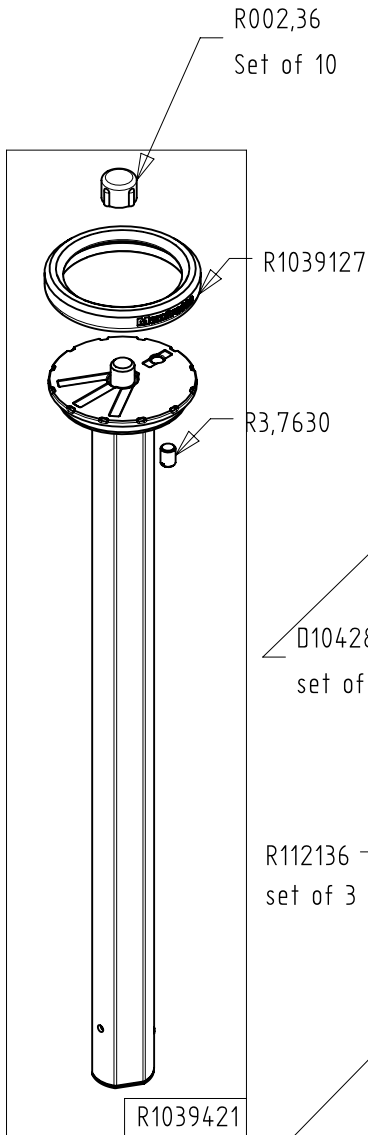

2019-09-18

Manfrotto
Imagine More

ART. MT190GOC4
MT190GOC4US

For serial number
from 0 to A6277142

Tool (TORX TX25) included in:

- Spare Part R103901
- Spare Part R103902

BOX (set of 6)
R11039474,02