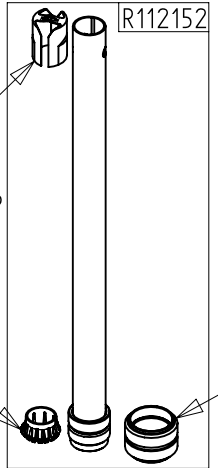

2019-09-18

Manfrotto
Imagine More

ART. MT190GOC4
MT190GOC4US

For serial number
from 0 to A6277142

Tool (TORX TX25) included in:

- Spare Part R103901
- Spare Part R103902

BOX (set of 6)
R11039474,02