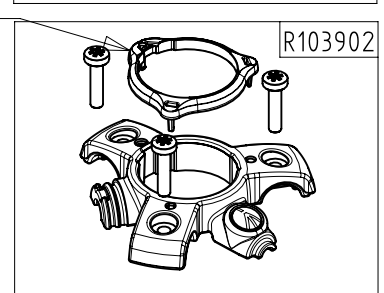

2019-09-18

Manfrotto
Imagine More

ART. MT190GOC4
MT190GOC4US

For serial number
from 0 to A6277142

Tool (TORX TX25) included in:

- Spare Part R103901
- Spare Part R103902

BOX (set of 6)
R11039474,02