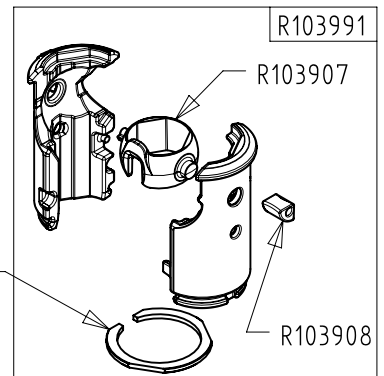

2019-09-18

Manfrotto
Imagine More

ART. MT190GOC4
MT190GOC4US

For serial number
from 0 to A6277142

Tool (TORX TX25) included in:

- Spare Part R103901
- Spare Part R103902

BOX (set of 6)
R11039474,02