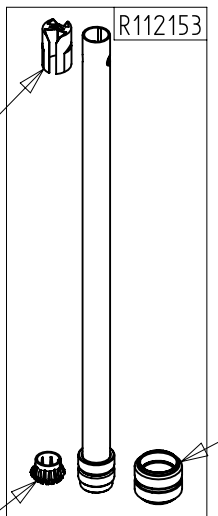

2019-09-18

Manfrotto
Imagine More

ART. MT190GOC4
MT190GOC4US

For serial number
from 0 to A6277142

Tool (TORX TX25) included in:

- Spare Part R103901
- Spare Part R103902

BOX (set of 6)
R11039474,02