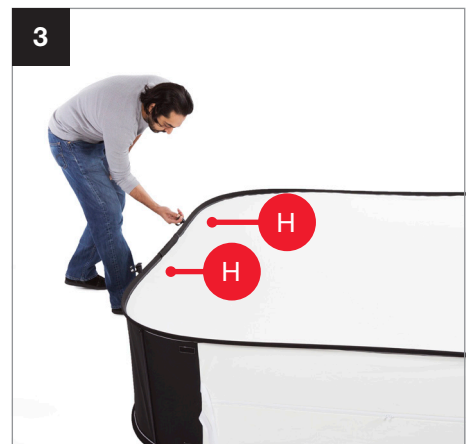

Setting up the HiLite 1.8 x 2.15m (6' x 7') Shapers & Masks

During 2021 all Lastolite By Manfrotto products were rebranded to Manfrotto. The illustrations within these instructions may feature both Lastolite by Manfrotto and Manfrotto branded products. Depending on the timing of your purchase and retailers stock availability, you may have received/will receive either a Lastolite By Manfrotto or Manfrotto branded version. Please be assured the product is exactly the same, just branded differently.

200995 / 0218

During 2021 all Lastolite By Manfrotto products were rebranded to Manfrotto. The illustrations within these instructions may feature both Lastolite by Manfrotto and Manfrotto branded products. Depending on the timing of your purchase and retailers stock availability, you may have received/will receive either a Lastolite By Manfrotto or Manfrotto branded version. Please be assured the product is exactly the same, just branded differently.