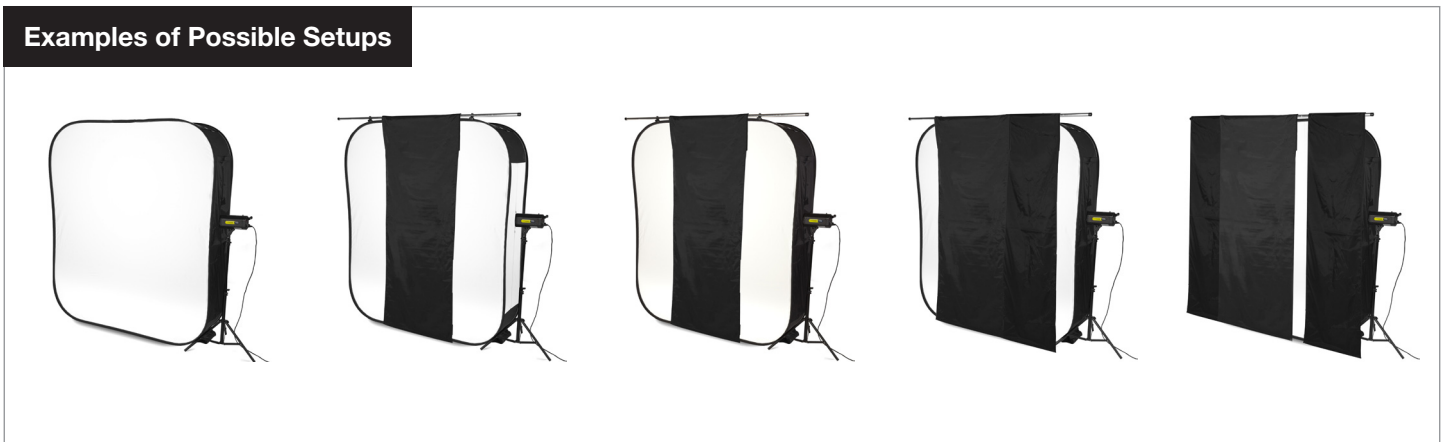

Setting up the HiLite 1.8 x 2.15m (6' x 7') Shapers & Masks

During 2021 all Lastolite By Manfrotto products were rebranded to Manfrotto. The illustrations within these instructions may feature both Lastolite by Manfrotto and Manfrotto branded products. Depending on the timing of your purchase and retailers stock availability, you may have received/will receive either a Lastolite By Manfrotto or Manfrotto branded version. Please be assured the product is exactly the same, just branded differently.

200995 / 0218

During 2021 all Lastolite By Manfrotto products were rebranded to Manfrotto. The illustrations within these instructions may feature both Lastolite by Manfrotto and Manfrotto branded products. Depending on the timing of your purchase and retailers stock availability, you may have received/will receive either a Lastolite By Manfrotto or Manfrotto branded version. Please be assured the product is exactly the same, just branded differently.